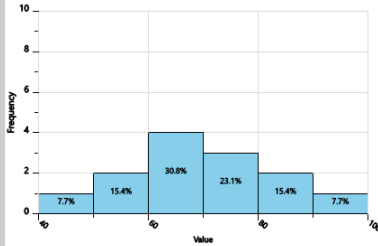

## Statistics - Histograms - Histogram and Level Under/Over to Percent

1 What percent of values are over 60?

A	23%	B	87%	C	67%
---	-----	---	-----	---	-----

D	77%
---	-----

2 What percent of values are under 60?

A	13%	B	77%	C	33%
---	-----	---	-----	---	-----

D	23%
---	-----

3 What percent of values are under 50?

A	0%	B	8%	C	18%
---	----	---	----	---	-----

D	92%
---	-----

4 What percent of values are over 50?

A	75%	B	95%	C	15%
---	-----	---	-----	---	-----