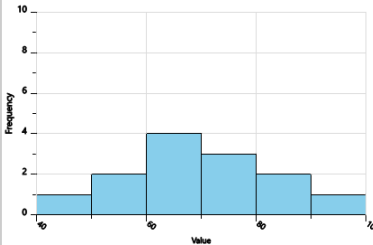

Statistics - Histograms - Histogram to Distribution Type

1 What is the distribution type of this histogram?

- A uniform
- B left-skewed
- C right-skewed
- D approximately symmetric

2 What is the distribution type of this histogram?

- A left-skewed
- B approximately symmetric
- C right-skewed
- D uniform

3 What is the distribution type of this histogram?

- A uniform
- B right-skewed
- C left-skewed
- D approximately symmetric

4 What is the distribution type of this histogram?

- A approximately symmetric
- B right-skewed
- C uniform
- D left-skewed

5 What is the distribution type of this histogram?

- A left-skewed
- B approximately symmetric
- C uniform
- D right-skewed

6 What is the distribution type of this histogram?

- A uniform
- B approximately symmetric
- C left-skewed
- D right-skewed

7 What is the distribution type of this histogram?

- A approximately symmetric
- B right-skewed
- C left-skewed
- D uniform

8 What is the distribution type of this histogram?