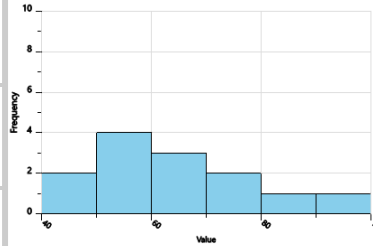

Statistics - Histograms - Histogram to Distribution Type

1 What is the distribution type of this histogram?

- A uniform
- B left-skewed
- C right-skewed
- D approximately symmetric

2 What is the distribution type of this histogram?

- A left-skewed
- B approximately symmetric
- C right-skewed
- D uniform

3 What is the distribution type of this histogram?

- A uniform
- B right-skewed
- C left-skewed
- D approximately symmetric

4 What is the distribution type of this histogram?

- A approximately symmetric
- B right-skewed
- C uniform
- D left-skewed

5 What is the distribution type of this histogram?

- A left-skewed
- B approximately symmetric
- C uniform
- D right-skewed

6 What is the distribution type of this histogram?