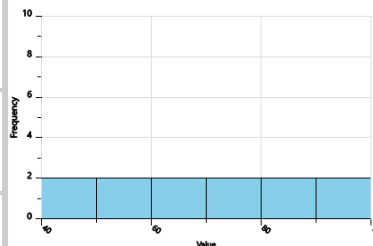

- A left-skewed
- B approximately symmetric
- C right-skewed
- D uniform

3 What is the distribution type of this histogram?

- A uniform
- B right-skewed
- C left-skewed
- D approximately symmetric

4 What is the distribution type of this histogram?

- A approximately symmetric
- B right-skewed
- C uniform
- D left-skewed

5 What is the distribution type of this histogram?

- A left-skewed
- B approximately symmetric
- C uniform
- D right-skewed

6 What is the distribution type of this histogram?

- A uniform
- B approximately symmetric
- C left-skewed
- D right-skewed

7 What is the distribution type of this histogram?

- A approximately symmetric
- B right-skewed
- C left-skewed
- D uniform

8 What is the distribution type of this histogram?

- A left-skewed
- B uniform
- C approximately symmetric
- D right-skewed