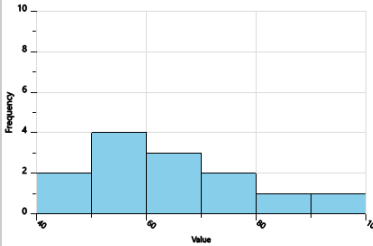

Statistics - Histograms - Histogram to Distribution Type

1 What is the distribution type of this histogram?

- A uniform
- B left-skewed
- C right-skewed
- D approximately symmetric

2 What is the distribution type of this histogram?

- A left-skewed
- B approximately symmetric
- C right-skewed
- D uniform

3 What is the distribution type of this histogram?

- A uniform
- B right-skewed
- C left-skewed
- D approximately symmetric

4 What is the distribution type of this histogram?

- A approximately symmetric
- B right-skewed
- C uniform
- D left-skewed

5 What is the distribution type of this histogram?

- A left-skewed
- B approximately symmetric
- C uniform
- D right-skewed

6 What is the distribution type of this histogram?