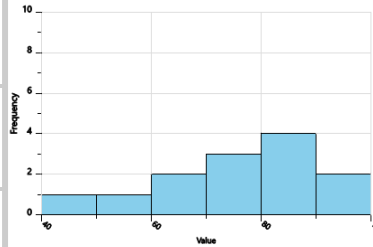

Statistics - Histograms - Histogram to Distribution Type

1 What is the distribution type of this histogram?

- A uniform
- B left-skewed
- C right-skewed
- D approximately symmetric

2 What is the distribution type of this histogram?

- A left-skewed
- B approximately symmetric
- C right-skewed
- D uniform

3 What is the distribution type of this histogram?

- A uniform
- B right-skewed
- C left-skewed
- D approximately symmetric

4 What is the distribution type of this histogram?

- A approximately symmetric
- B right-skewed
- C uniform
- D left-skewed

5 What is the distribution type of this histogram?

- A left-skewed
- B approximately symmetric
- C uniform
- D right-skewed

6 What is the distribution type of this histogram?