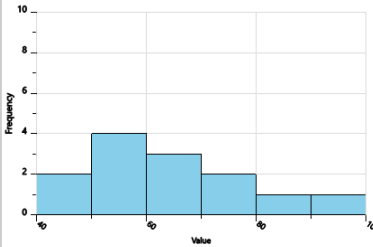

Statistics - Histograms - Histogram to Distribution Type

1 What is the distribution type of this histogram?

- A uniform
- B left-skewed
- C right-skewed
- D approximately symmetric

2 What is the distribution type of this histogram?

- A left-skewed
- B approximately symmetric
- C right-skewed
- D uniform

3 What is the distribution type of this histogram?

- A uniform
- B right-skewed
- C left-skewed
- D approximately symmetric

4 What is the distribution type of this histogram?

- A approximately symmetric
- B right-skewed
- C uniform
- D left-skewed

5 What is the distribution type of this histogram?

- A left-skewed
- B approximately symmetric
- C uniform
- D right-skewed

6 What is the distribution type of this histogram?