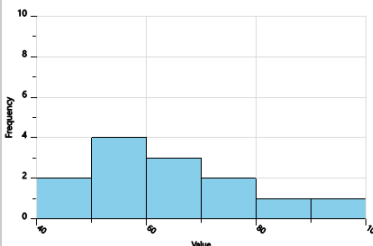

- A left-skewed
- B approximately symmetric
- C right-skewed
- D uniform

3 What is the distribution type of this histogram?

- A uniform
- B right-skewed
- C left-skewed
- D approximately symmetric

4 What is the distribution type of this histogram?

- A approximately symmetric
- B right-skewed
- C uniform
- D left-skewed

5 What is the distribution type of this histogram?

- A left-skewed
- B approximately symmetric
- C uniform
- D right-skewed

6 What is the distribution type of this histogram?

- A uniform
- B approximately symmetric
- C left-skewed
- D right-skewed

7 What is the distribution type of this histogram?

- A approximately symmetric
- B right-skewed
- C left-skewed
- D uniform

8 What is the distribution type of this histogram?

- A left-skewed
- B uniform
- C approximately symmetric
- D right-skewed