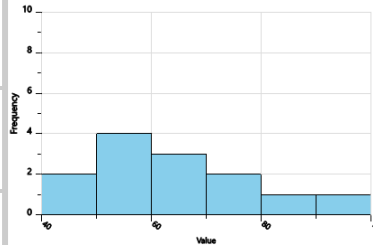

Statistics - Histograms - Histogram to Distribution Type

1 What is the distribution type of this histogram?

- A uniform
- B left-skewed
- C right-skewed
- D approximately symmetric

2 What is the distribution type of this histogram?

- A left-skewed
- B approximately symmetric
- C right-skewed
- D uniform

3 What is the distribution type of this histogram?

- A uniform
- B right-skewed
- C left-skewed
- D approximately symmetric

4 What is the distribution type of this histogram?

- A approximately symmetric
- B right-skewed
- C uniform
- D left-skewed

5 What is the distribution type of this histogram?

- A left-skewed
- B approximately symmetric
- C uniform
- D right-skewed

6 What is the distribution type of this histogram?

- A uniform
- B approximately symmetric
- C left-skewed
- D right-skewed

7 What is the distribution type of this histogram?

- A approximately symmetric
- B right-skewed
- C left-skewed
- D uniform

8 What is the distribution type of this histogram?