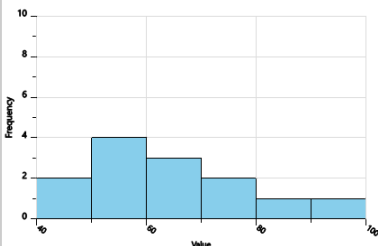

Statistics - Histograms - Histogram to Median

1 Estimate the median from this histogram.

A	B	C
100	50	70

D		
90		

2 Estimate the median from this histogram.

A	B	C
89	69	99

D		
49		

3 Estimate the median from this histogram.

A	B	C
99	49	89

D		
69		

4 Estimate the median from this histogram.

A	B	C
68.5	48.5	98.5

D		
88.5		

5 Estimate the median from this histogram.

A	B	C
99	49	69

D		
89		

6 Estimate the median from this histogram.

A	B	C
89	99	49

D		
69		

7 Estimate the median from this histogram.

A	B	C
64	94	84

D		
44		

8 Estimate the median from this histogram.

A	B	C
62	42	82