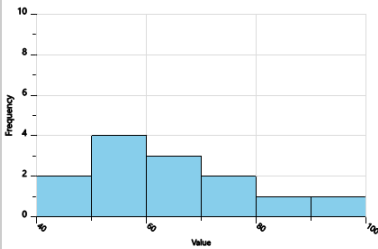

Statistics - Histograms - Histogram to Quartile

1 Estimate Q3 from this histogram.

A	115	B	85	C	65
---	-----	---	----	---	----

D	105
---	-----

2 Estimate Q3 from this histogram.

A	80	B	110	C	100
---	----	---	-----	---	-----

D	60
---	----

3 Estimate Q1 from this histogram.

A	75.5	B	55.5	C	85.5
---	------	---	------	---	------

D	35.5
---	------

4 Estimate Q1 from this histogram.

A	34.5	B	54.5	C	74.5
---	------	---	------	---	------