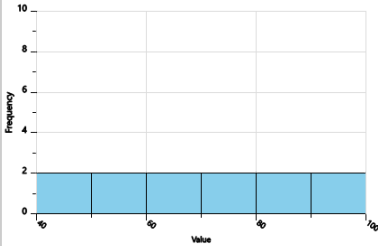

Statistics - Histograms - Histogram to Quartile

1 Estimate Q3 from this histogram.

A	115	B	85	C	65
---	-----	---	----	---	----

D	105
---	-----

2 Estimate Q3 from this histogram.

A	80	B	110	C	100
---	----	---	-----	---	-----

D	60
---	----

3 Estimate Q1 from this histogram.

A	75.5	B	55.5	C	85.5
---	------	---	------	---	------

D	35.5
---	------

4 Estimate Q1 from this histogram.

A	34.5	B	54.5	C	74.5
---	------	---	------	---	------