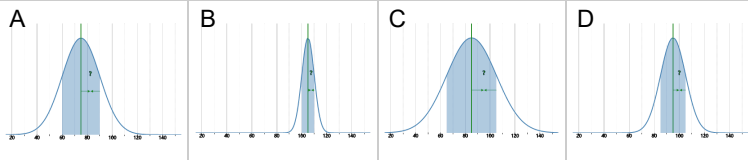

Statistics - Standard Deviation - Mean and Standard Deviation to Bell Curve

¹ mean = 40, standard deviation = 10

Which bell curve matches these values?

² mean = 55, standard deviation = 15

Which bell curve matches these values?

³ mean = 85, standard deviation = 20

Which bell curve matches these values?

⁴ mean = 80, standard deviation = 5

Which bell curve matches these values?

⁵ mean = 40, standard deviation = 20

Which bell curve matches these values?

⁶ mean = 45, standard deviation = 20

Which bell curve matches these values?

⁷ mean = 55, standard deviation = 20

Which bell curve matches these values?

⁸ mean = 55, standard deviation = 10

Which bell curve matches these values?