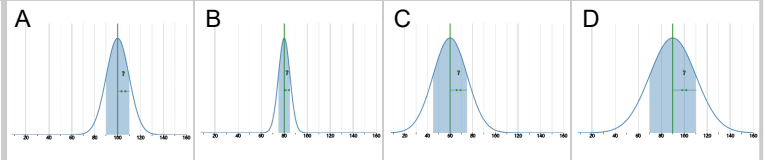

Statistics - Standard Deviation - Mean and Standard Deviation to Bell Curve

¹ mean = 40, standard deviation = 10

Which bell curve matches these values?

² mean = 55, standard deviation = 15

Which bell curve matches these values?

³ mean = 85, standard deviation = 20

Which bell curve matches these values?

⁴ mean = 80, standard deviation = 5

Which bell curve matches these values?

⁵ mean = 40, standard deviation = 20

Which bell curve matches these values?