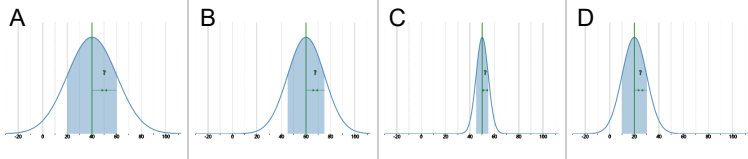

Statistics - Standard Deviation - Mean and Standard Deviation to Bell Curve

¹ mean = 40, standard deviation = 10

Which bell curve matches these values?

² mean = 55, standard deviation = 15

Which bell curve matches these values?

³ mean = 85, standard deviation = 20

Which bell curve matches these values?

⁴ mean = 80, standard deviation = 5

Which bell curve matches these values?

⁵ mean = 40, standard deviation = 20

Which bell curve matches these values?

⁶ mean = 45, standard deviation = 20

Which bell curve matches these values?

⁷ mean = 55, standard deviation = 20

Which bell curve matches these values?

⁸ mean = 55, standard deviation = 10

Which bell curve matches these values?