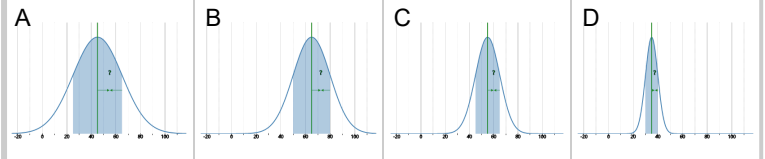

Statistics - Standard Deviation - Mean and Standard Deviation to Bell Curve

¹ mean = 40, standard deviation = 10

Which bell curve matches these values?

² mean = 55, standard deviation = 15

Which bell curve matches these values?

³ mean = 85, standard deviation = 20

Which bell curve matches these values?

⁴ mean = 80, standard deviation = 5

Which bell curve matches these values?

⁵ mean = 40, standard deviation = 20

Which bell curve matches these values?

⁶ mean = 45, standard deviation = 20

Which bell curve matches these values?

⁷ mean = 55, standard deviation = 20

Which bell curve matches these values?

⁸ mean = 55, standard deviation = 10

Which bell curve matches these values?