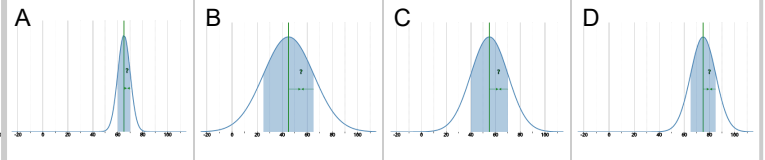

Statistics - Standard Deviation - Mean and Standard Deviation to Bell Curve

¹ mean = 40, standard deviation = 10

Which bell curve matches these values?

² mean = 55, standard deviation = 15

Which bell curve matches these values?

³ mean = 85, standard deviation = 20

Which bell curve matches these values?

⁴ mean = 80, standard deviation = 5

Which bell curve matches these values?

⁵ mean = 40, standard deviation = 20

Which bell curve matches these values?