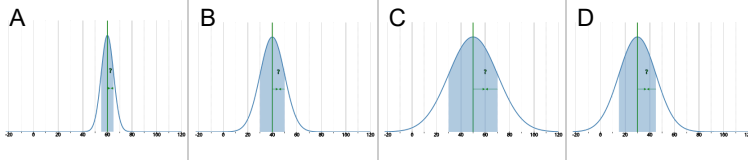

Statistics - Standard Deviation - Mean and Standard Deviation to Bell Curve

¹ mean = 40, standard deviation = 10

Which bell curve matches these values?

² mean = 55, standard deviation = 15

Which bell curve matches these values?

³ mean = 85, standard deviation = 20

Which bell curve matches these values?

⁴ mean = 80, standard deviation = 5

Which bell curve matches these values?

⁵ mean = 40, standard deviation = 20

Which bell curve matches these values?

⁶ mean = 45, standard deviation = 20

Which bell curve matches these values?

⁷ mean = 55, standard deviation = 20

Which bell curve matches these values?

⁸ mean = 55, standard deviation = 10

Which bell curve matches these values?