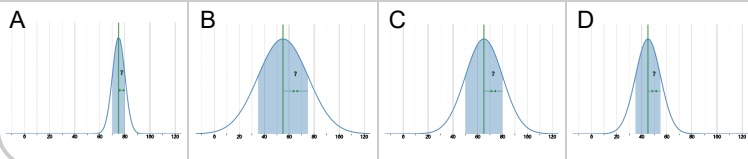

Statistics - Standard Deviation - Mean and Standard Deviation to Bell Curve

¹ mean = 40, standard deviation = 10

Which bell curve matches these values?

² mean = 55, standard deviation = 15

Which bell curve matches these values?

³ mean = 85, standard deviation = 20

Which bell curve matches these values?

⁴ mean = 80, standard deviation = 5

Which bell curve matches these values?

⁵ mean = 40, standard deviation = 20

Which bell curve matches these values?

⁶ mean = 45, standard deviation = 20

Which bell curve matches these values?

⁷ mean = 55, standard deviation = 20

Which bell curve matches these values?

⁸ mean = 55, standard deviation = 10

Which bell curve matches these values?